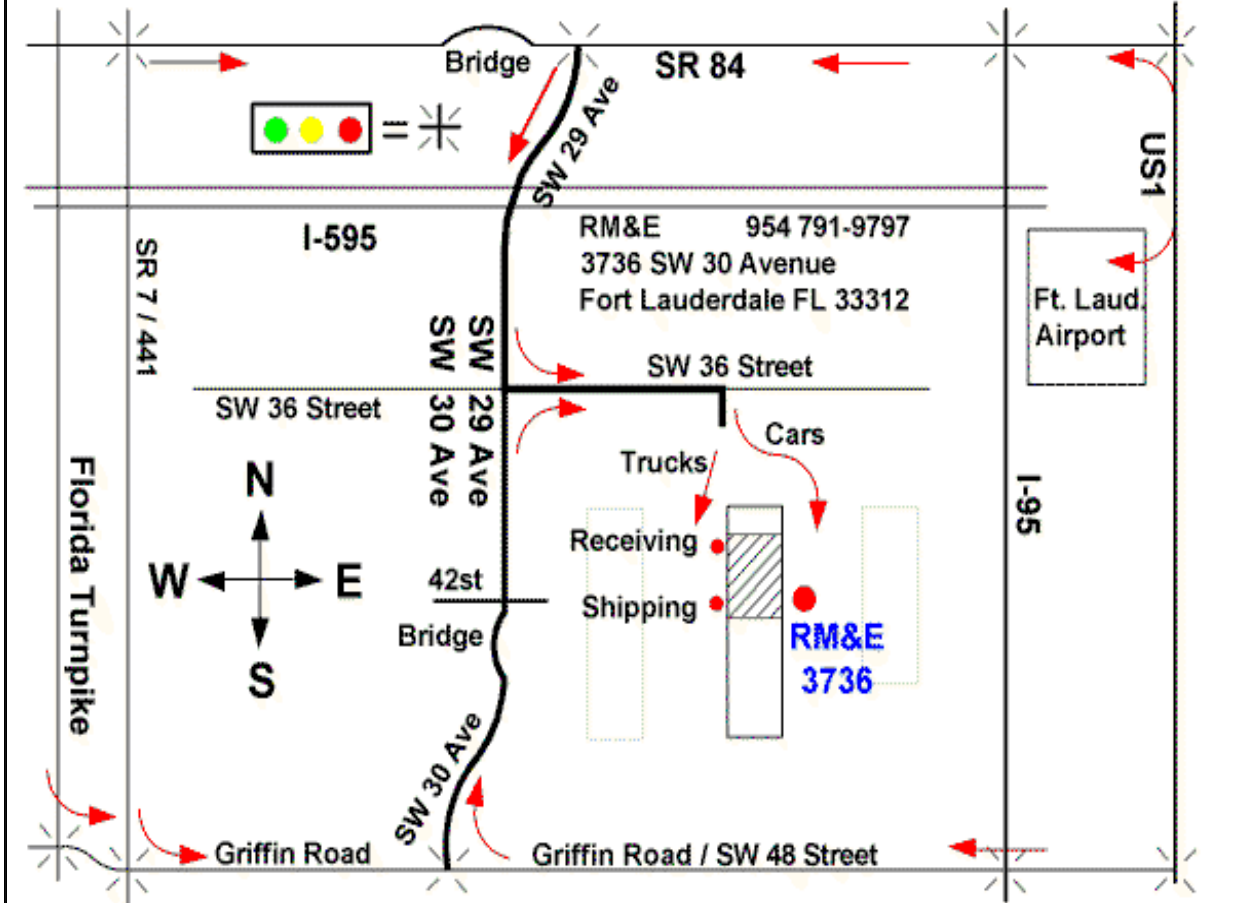

Driving directions to Fort Lauderdale Office

From the East...

US1 or I95 to SR84. West to SW 29 Avenue. Left (South) to the first intersection. Left, then right into the parking lot to 3736...

From the West...

SR441, Florida Turnpike or I595 to SR84. East to SW 29 Avenue. Right (South) to the first intersection. Left, then right into the parking lot to door number 3736